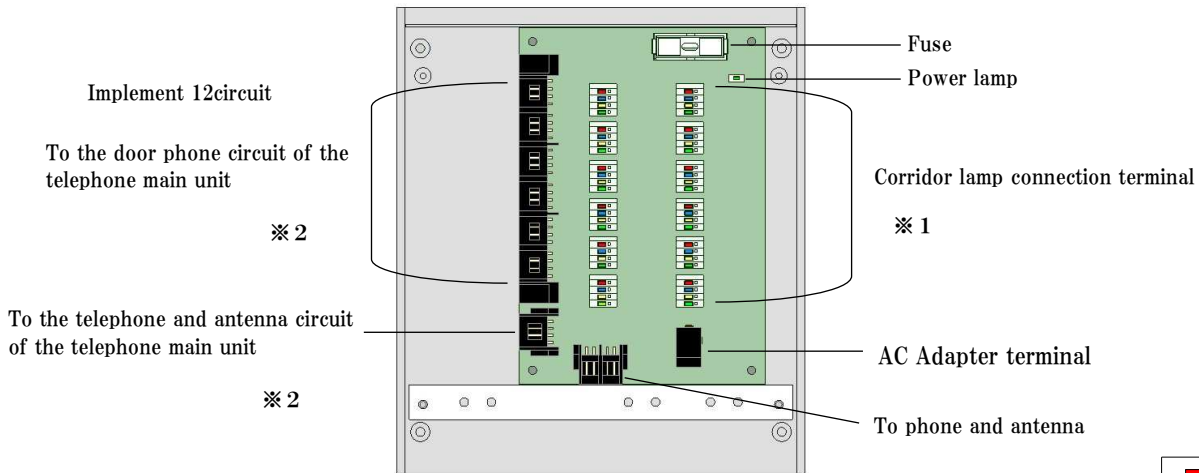

# Relay terminal box for 12 circuits manual

## CCII-TBOX

For CCII-LA-S/C

※ 1 The connection terminal is a screw-less terminal Compatible  $\varnothing 0.4\text{mm} \sim \varnothing 0.65\text{mm}$  cable.

※ 2 The connection terminal is a quick terminal Compatible  $\varnothing 0.4\text{mm} \sim \varnothing 0.65\text{mm}$  cable.